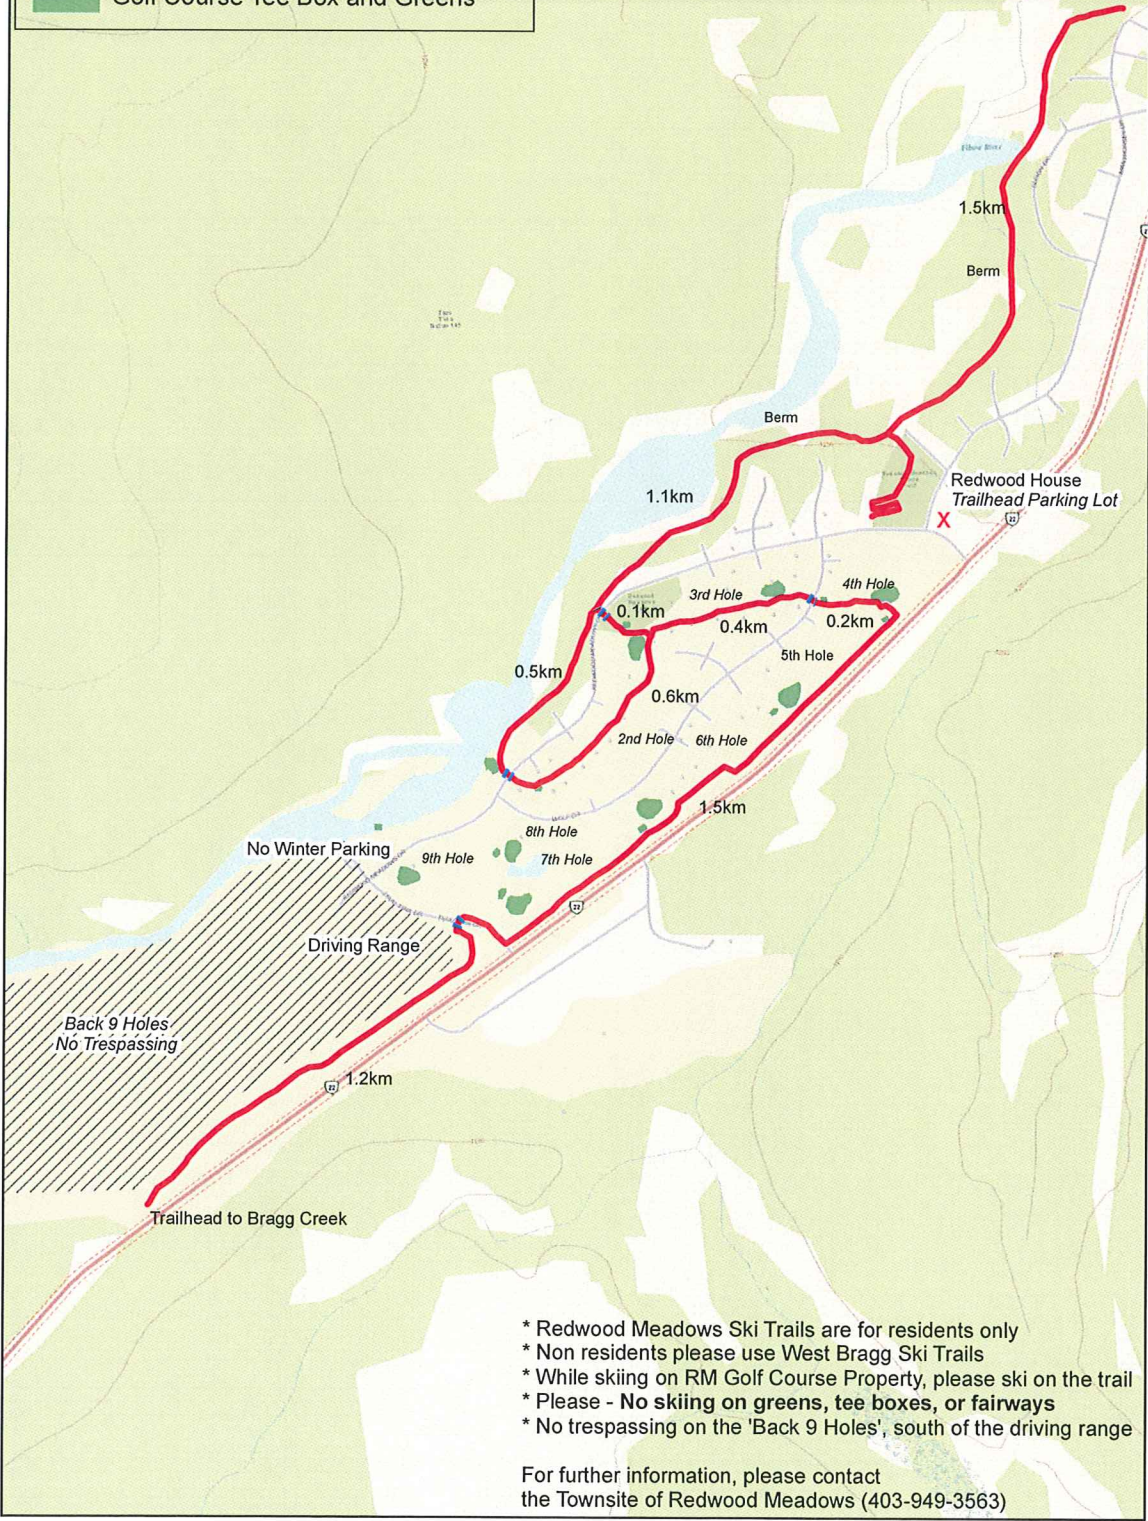

Redwood Meadows - XC Trails

-  XC Trail Road Crossings
-  Groomed XC Ski Trail
-  Golf Course - No Trespassing
-  Golf Course Tee Box and Greens

- * Redwood Meadows Ski Trails are for residents only
- * Non residents please use West Bragg Ski Trails
- * While skiing on RM Golf Course Property, please ski on the trail
- * Please - **No skiing on greens, tee boxes, or fairways**
- * No trespassing on the 'Back 9 Holes', south of the driving range

For further information, please contact
the Townsite of Redwood Meadows (403-949-3563)

Name: Redwood Meadows Community - XC Trails
Projection: NAD83 UTM11N (Meters)
Date: 01/01/2012

0 250 500 1,000 Meters

1:13,000